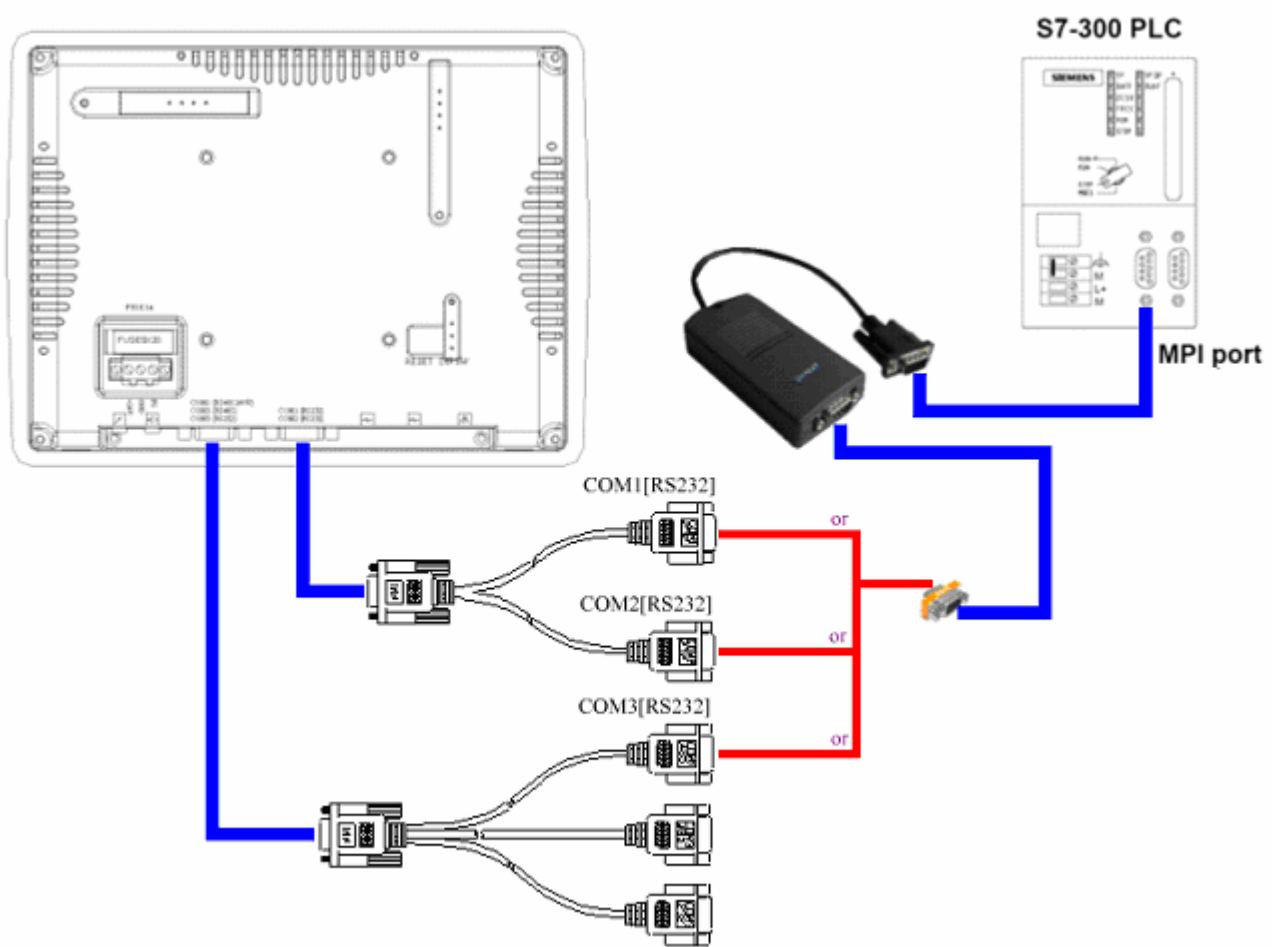

### Null Modem connector

PIN OUT: 09Female		09Female
2	-----	3
3	-----	2
4	-----	1
5	-----	6
1	-----	5
6	-----	4
7	-----	8
8	-----	7
G	-----	G

P/N:RZ0232005

### Ordering Information

□RZF0MPI60:

PC Adapter x 1

Connect cable 1.5m x 1

Null Modem connector Female to Female 9 pins D-Sub x1

Application example:

For MT8000 Model

Example 1:

Example 2:

For MT500 Model