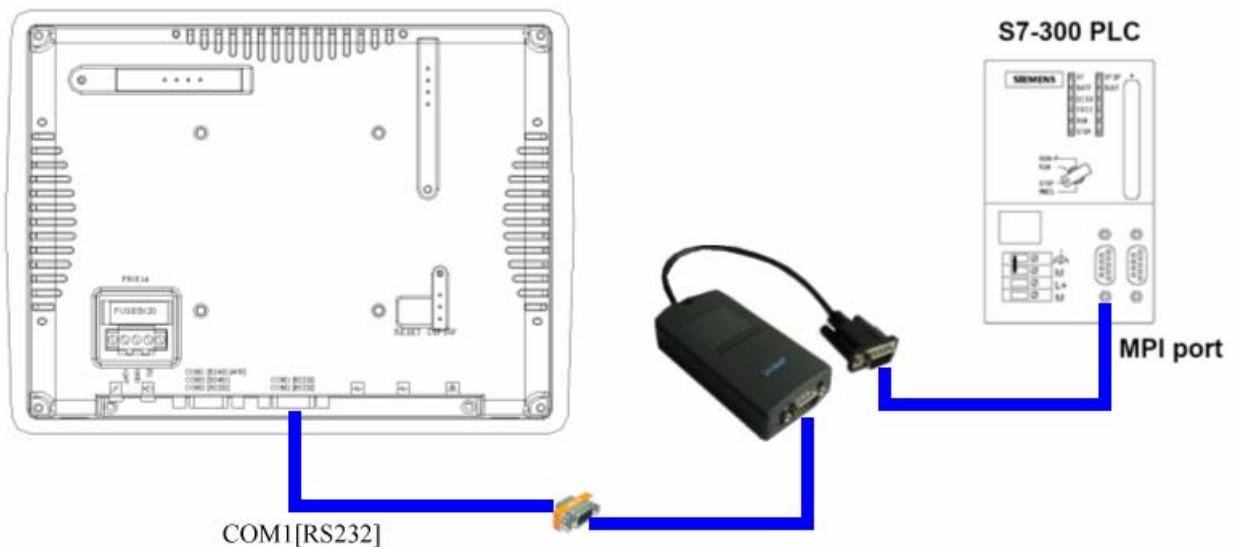

### Null Modem connector

PIN OUT: 09Female		09Female
2	-----	3
3	-----	2
4	-----	1
5	-----	6
1	-----	5
6	-----	4
7	-----	8
8	-----	7
G	-----	G

P/N:RZ0232005

### Ordering Information

□RZF0MPI60:

PC Adapter x 1

Connect cable 1.5m x 1

Null Modem connector Female to Female 9 pins D-Sub x1

Application example:

For MT8000 Model

Example 1: